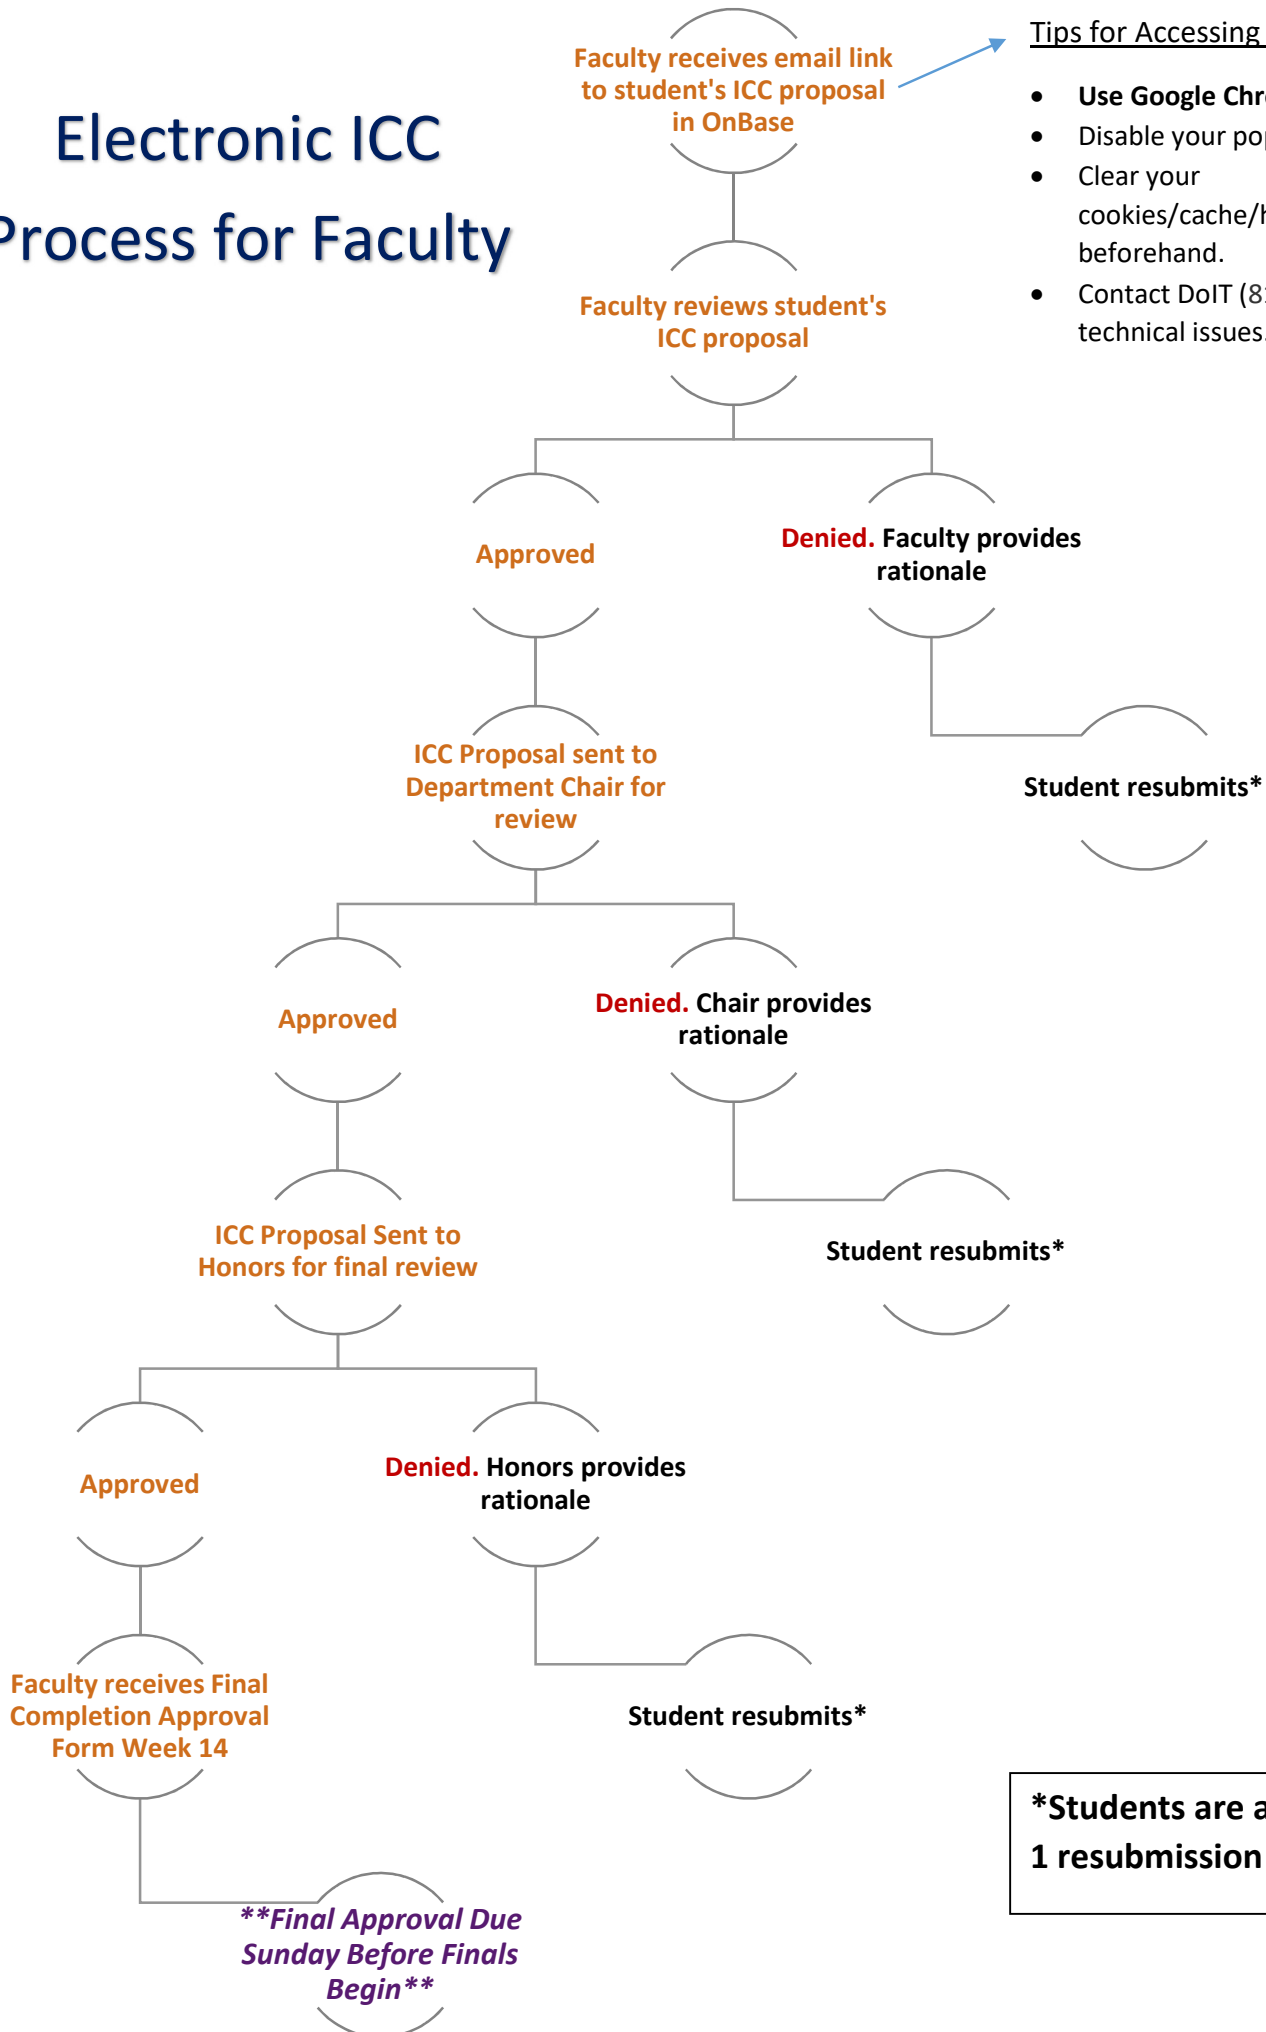

Electronic ICC Process for Faculty

Tips for Accessing OnBase:

- Use Google Chrome.
- Disable your pop-up blocker.
- Clear your cookies/cache/history/temp files beforehand.
- Contact DoIT (815-753-8100) for technical issues.

***Students are allowed only 1 resubmission per ICC**